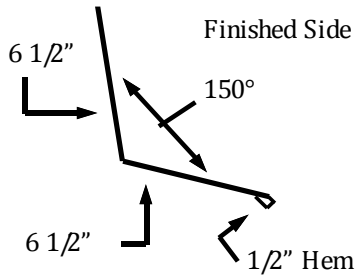

Door Post Trim

3" x 3" Angle Trim

Standard Ridgcap

Wide Ridgcap

Inside Corner

Rat Guard

W Valley

Denver Eve Trim

Endwall Flashing (Transition)

Fascia Trim

Sidewall Flashing

Rake & Corner

Denver Gable

J-Trim

Drip Cap

Mini Rake & Corner