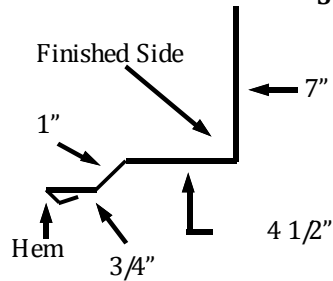

Door Post Trim

3" x 3" Angle Trim

Standard Ridgcap

Wide Ridgcap

Inside Corner

Rat Guard

W Valley

Denver Eve Trim

Endwall Flashing (Transition)

Fascia Trim

Sidewall Flashing

Rake & Corner

Denver Gable

J-Trim

Drip Cap

Mini Rake & Corner