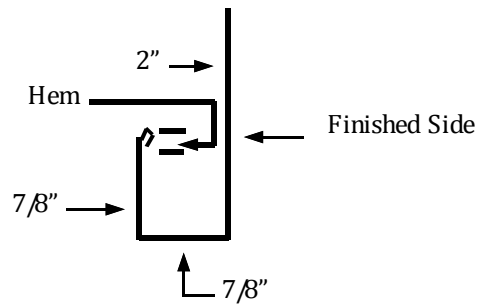

Door Post Trim

3" x 3" Angle Trim

Standard Ridgcap

Wide Ridgcap

Inside Corner

Rat Guard

W Valley

Denver Eve Trim

Endwall Flashing (Transition)

Fascia Trim

Sidewall Flashing

Rake & Corner

Denver Gable

J-Trim

Drip Cap

Mini Rake & Corner