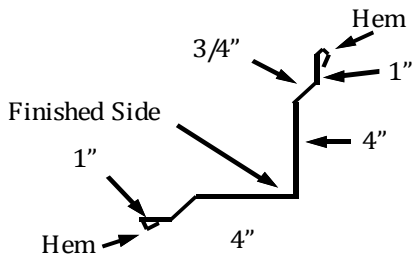

Door Post Trim

3" x 3" Angle Trim

Standard Ridgcap

Wide Ridgcap

Inside Corner

Rat Guard

W Valley

Denver Eve Trim

Endwall Flashing (Transition)

Fascia Trim

Sidewall Flashing

Rake & Corner

Denver Gable

J-Trim

Drip Cap

Mini Rake & Corner