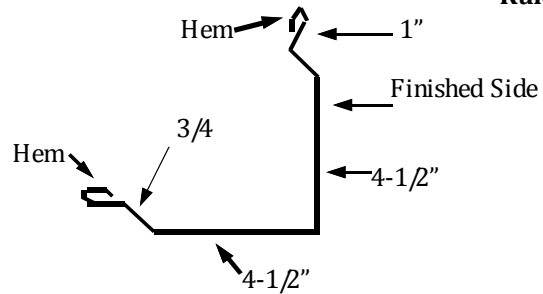

Door Post Trim

3" x 3" Angle Trim

Standard Ridgcap

Wide Ridgcap

Inside Corner

Rat Guard

W Valley

Denver Eve Trim

Endwall Flashing (Transition)

Fascia Trim

Sidewall Flashing

Rake & Corner

Denver Gable

J-Trim

Drip Cap

Mini Rake & Corner