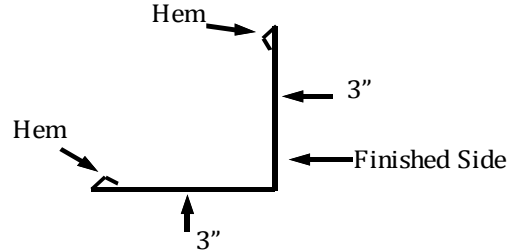

Door Post Trim

3" x 3" Angle Trim

Standard Ridgcap

Wide Ridgcap

Inside Corner

Rat Guard

W Valley

Denver Eve Trim

Endwall Flashing (Transition)

Fascia Trim

Sidewall Flashing

Rake & Corner

Denver Gable

J-Trim

Drip Cap

Mini Rake & Corner