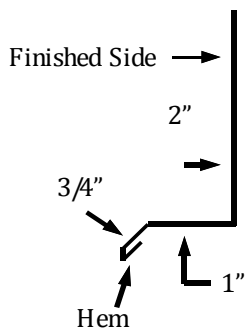

Door Post Trim

3" x 3" Angle Trim

Standard Ridgcap

Wide Ridgcap

Inside Corner

Rat Guard

W Valley

Denver Eve Trim

Endwall Flashing (Transition)

Fascia Trim

Sidewall Flashing

Rake & Corner

Denver Gable

J-Trim

Drip Cap

Mini Rake & Corner