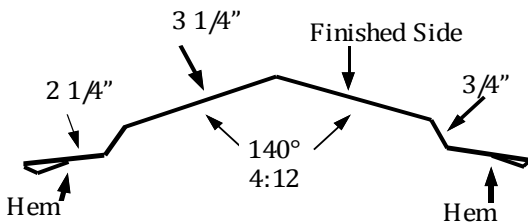

Door Post Trim

3" x 3" Angle Trim

Standard Ridgcap

Wide Ridgcap

Inside Corner

Rat Guard

W Valley

Denver Eve Trim

Endwall Flashing (Transition)

Fascia Trim

Sidewall Flashing

Rake & Corner

Denver Gable

J-Trim

Drip Cap

Mini Rake & Corner