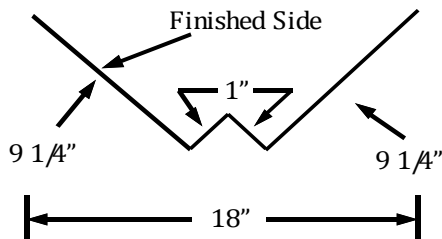

Door Post Trim

3" x 3" Angle Trim

Standard Ridgcap

Wide Ridgcap

Inside Corner

Rat Guard

W Valley

Denver Eve Trim

Endwall Flashing (Transition)

Fascia Trim

Sidewall Flashing

Rake & Corner

Denver Gable

J-Trim

Drip Cap

Mini Rake & Corner