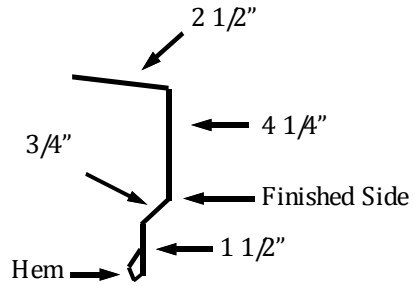

Door Post Trim

3" x 3" Angle Trim

Standard Ridgcap

Wide Ridgcap

Inside Corner

Rat Guard

W Valley

Denver Eve Trim

Endwall Flashing (Transition)

Fascia Trim

Sidewall Flashing

Rake & Corner

Denver Gable

J-Trim

Drip Cap

Mini Rake & Corner