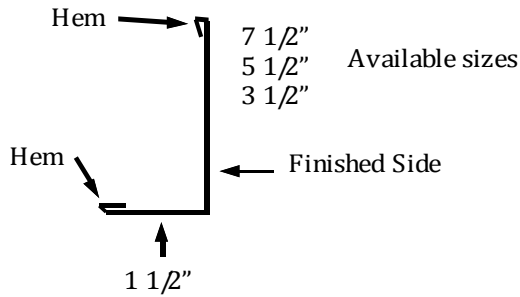

Door Post Trim

3" x 3" Angle Trim

Standard Ridgcap

Wide Ridgcap

Inside Corner

Rat Guard

W Valley

Denver Eve Trim

Endwall Flashing (Transition)

Fascia Trim

Sidewall Flashing

Rake & Corner

Denver Gable

J-Trim

Drip Cap

Mini Rake & Corner