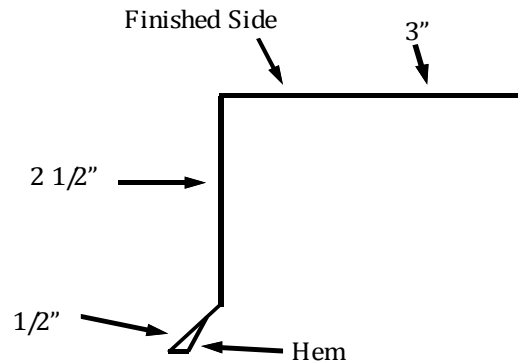

Door Post Trim

3" x 3" Angle Trim

Standard Ridgcap

Wide Ridgcap

Inside Corner

Rat Guard

W Valley

Denver Eve Trim

Endwall Flashing (Transition)

Fascia Trim

Sidewall Flashing

Rake & Corner

Denver Gable

J-Trim

Drip Cap

Mini Rake & Corner