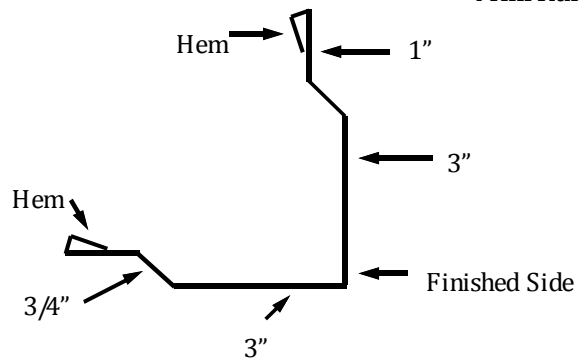

Door Post Trim

3" x 3" Angle Trim

Standard Ridgcap

Wide Ridgcap

Inside Corner

Rat Guard

W Valley

Denver Eve Trim

Endwall Flashing (Transition)

Fascia Trim

Sidewall Flashing

Rake & Corner

Denver Gable

J-Trim

Drip Cap

Mini Rake & Corner