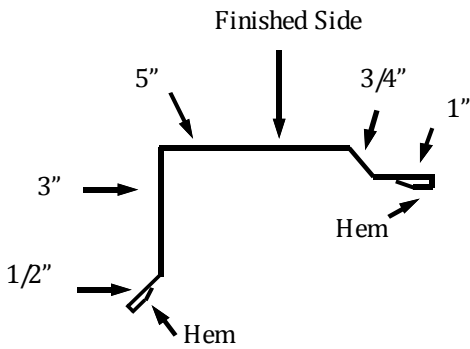

Door Post Trim

3" x 3" Angle Trim

Standard Ridgcap

Wide Ridgcap

Inside Corner

Rat Guard

W Valley

Denver Eve Trim

Endwall Flashing (Transition)

Fascia Trim

Sidewall Flashing

Rake & Corner

Denver Gable

J-Trim

Drip Cap

Mini Rake & Corner