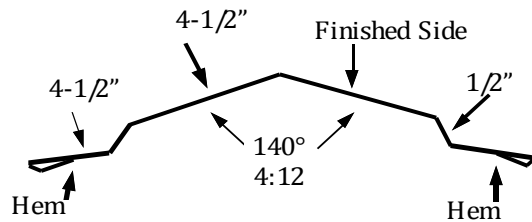

Door Post Trim

3" x 3" Angle Trim

Standard Ridgcap

Wide Ridgcap

Inside Corner

Rat Guard

W Valley

Denver Eve Trim

Endwall Flashing (Transition)

Fascia Trim

Sidewall Flashing

Rake & Corner

Denver Gable

J-Trim

Drip Cap

Mini Rake & Corner