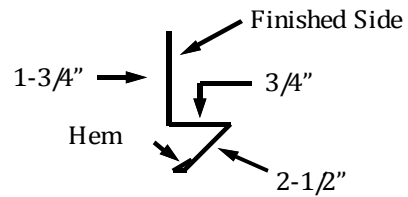

Door Post Trim

3" x 3" Angle Trim

Standard Ridgcap

Wide Ridgcap

Inside Corner

Rat Guard

W Valley

Denver Eve Trim

Endwall Flashing (Transition)

Fascia Trim

Sidewall Flashing

Rake & Corner

Denver Gable

J-Trim

Drip Cap

Mini Rake & Corner